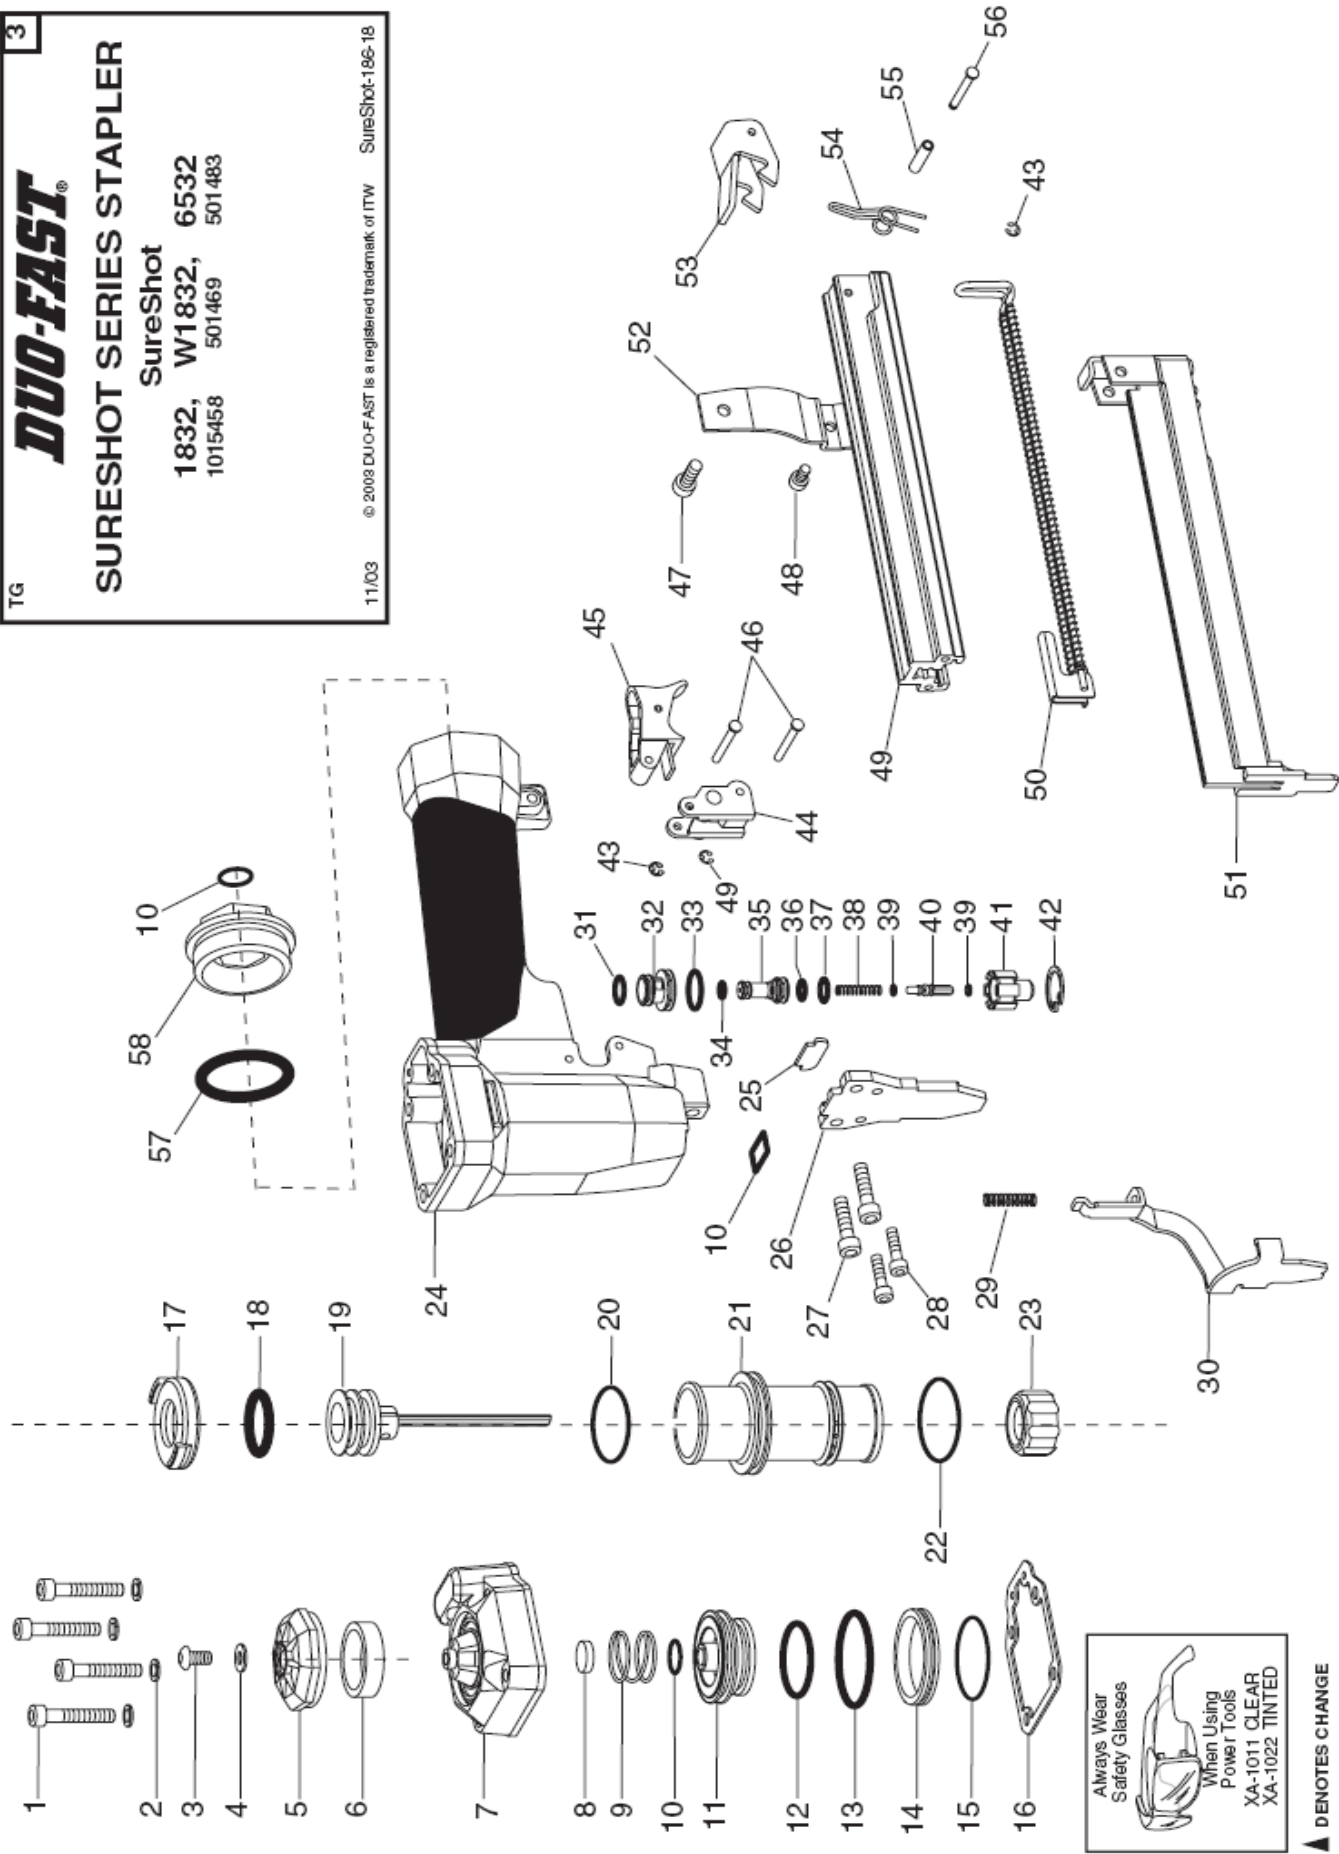

DUO-FAST®

SURESHOT SERIES STAPLER

SureShot

1832, W1832, 6532
1015458 501469 501483

Always Wear Safety Glasses

When Using Power Tools
XA-1011 CLEAR
XA-1022 TINTED

▲ DENOTES CHANGE

TOOLS MUST BE REPAIRED ONLY WITH FACTORY AUTHORIZED PARTS
SIEMPRE REPAIRE LAS HERRAMIENTAS SOLAMENTE CON PARTES DE REPUESTO AUTORIZADAS POR DUO-FAST

SURESHOT 1832, W1832, 6532