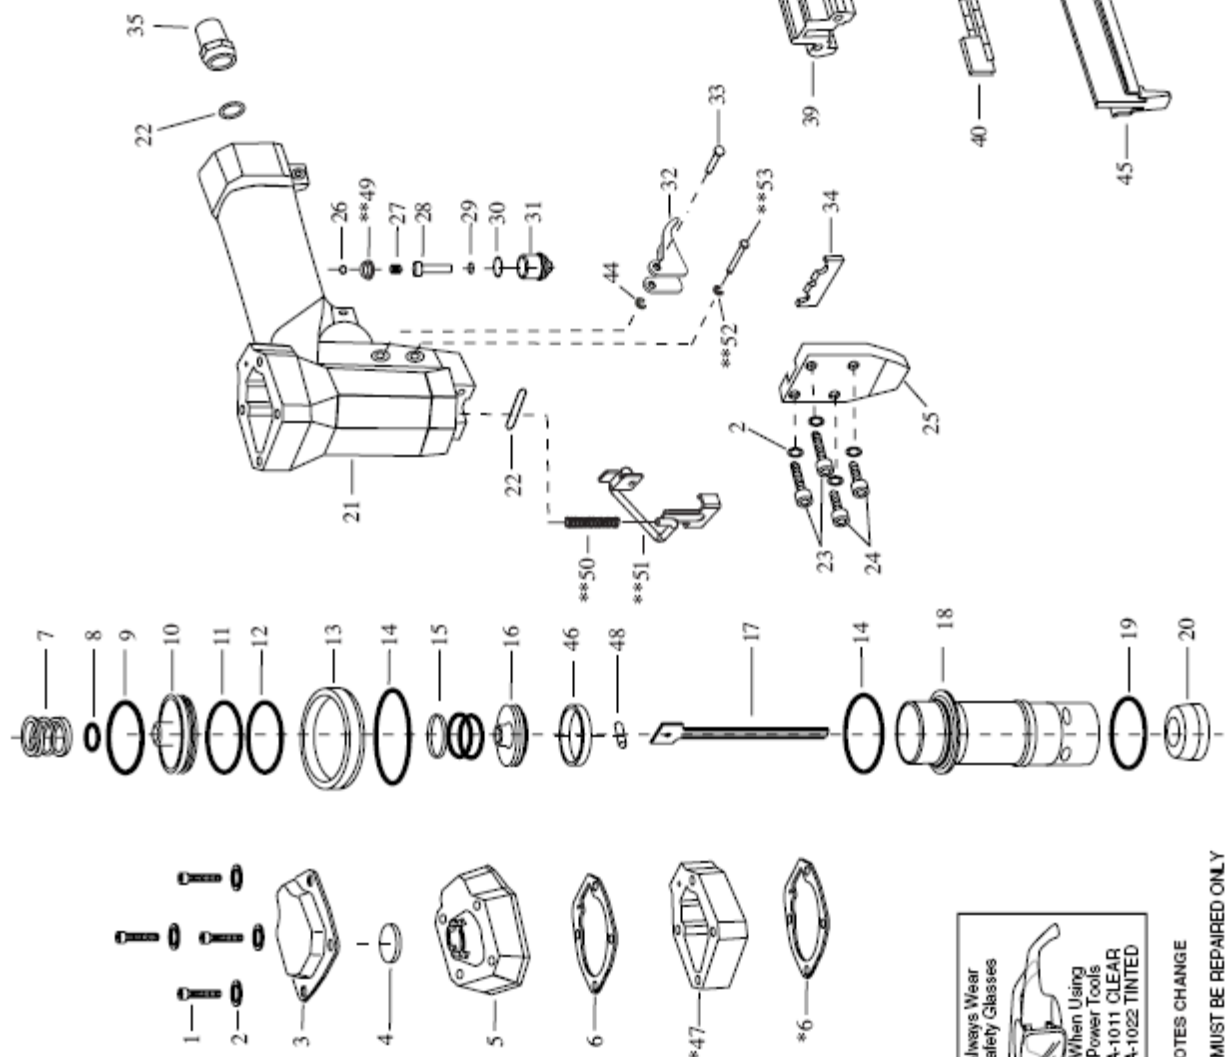

DUO-FAST®

SURESHOT SERIES STAPLER
SureShot-3424 SureShot-5424
1015192 1015191
SureShot-5020 SureShot-6432
1015190 1015410
SureShot-5020S SureShot-3118
1015466 501565
SureShot-1820
501570

©2004 DUO-FAST is a registered trademark of ITW SureShot-186

* PART OF SURESHOT 6432 TOOL ONLY
** PART OF SURESHOT 5020S TOOL ONLY

▲ DENOTES CHANGE

TOOLS MUST BE REPAIRED ONLY WITH FACTORY AUTHORIZED PARTS
SIEMPRE REPARA LAS HERRAMIENTAS SOLAMENTE CON PARTES DE REPUESTO AUTORIZADAS POR DUO-FAST

SURESHOT