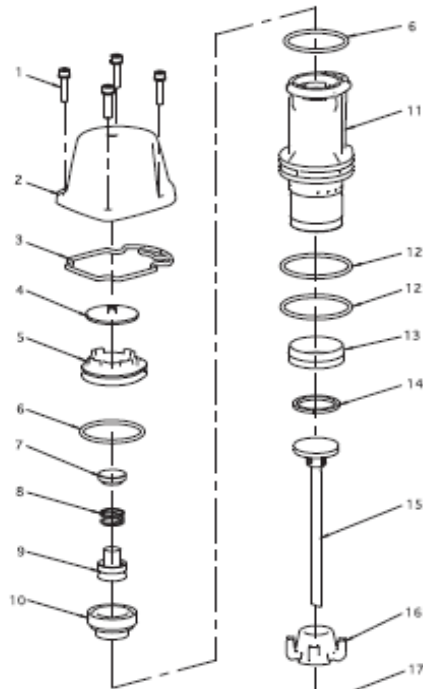

18-25 IN-lb.
OF TORQUE
(21-29 CM-KG)
4 PLACES