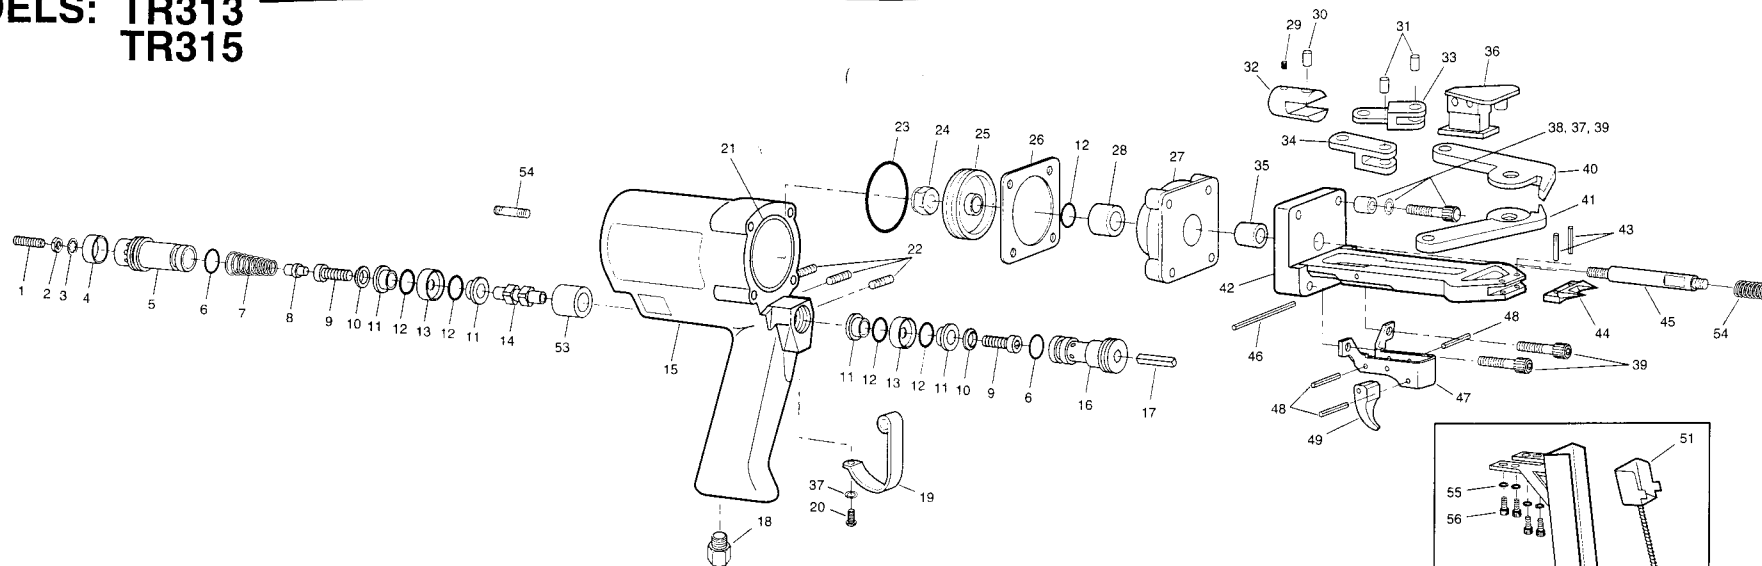

# MODELS: TR313 TR315

## TR-313 (standard magazine) PARTS LIST

Item	Description	Part No.	Item	Description	Part No.
1	Set Screw	SC25	31	Roll Pin (2)	TR105020
2	Jam Nut	SC15	32	Clevis	TR309032F
3	Lock Washer	SC28	33	Left Arm Link	TR309033F
4	Air Deflector	BO1426	34	Right Arm Link	TR309034F
5	Rear Valve Seat	BO3043	35	Carriage Bearing	TR309035
6	"O" Ring	SC09	36	Slide	TR309036F
7	Throttle Spring	BO1419	37	Lock Washer (5)	SC32
8	Spring Locator	BO1420	38	Spacer (2)	TR309038F
9	Throttle Valve Screw (2)	SC21	39	Socket Head Cap Screw (4)	SC39
10	Valve Screw Washer (2)	BO1455	40	Left Jaw	TR309040F
11	"O" Ring Support (2)	BO1421	41	Right Jaw	TR309041F
12	"O" Ring (5)	SC08	42	Carriage Assembly (includes 35)	TR417042F
13	"O" Ring Center Support (2)	BO1422	43	Roll Pin (2)	TR105026
14	Throttle Valve Spacer	BO3044	44	Teeth (straight)	TR105025F
15	Housing (Assembly) (includes 21, 22, 53, 54)	TR313015AF	44C	Teeth (curved)	TR105025CF
16	Front Valve Seat	BO3042	45	Piston Rod	TR309045
17	Throttle Stem	BO1425F	46	Stop Pin	SC40
18	Inlet Bushing Assembly	BO1473F	47	Trigger Guard Bracket	TR309047F
19	Trigger Guard	BO1435F	48	Roll Pin (3)	SC05
20	Button Head Screw	SC18	49	Trigger	AO2073F
21	Liner	BO1413	50	Magazine Assembly	TR417051F
22	Set Screw	SC23	51	Pusher Assembly	TR105027F
23	Piston "O" Ring	SC10	53	Throttle Valve Bushing	BO1417
24	Nut	SC13	54	Compression Spring	TR313056
25	Piston	BO1414F	55	Lock Washer	TL726000
26	Gasket	BO1443	56	Socket Head Cap Screw	TL716206
27	Piston Stop Assembly (includes 12, 28)	TR309027			
28	Piston Rod Bushing	BO1858			
29	Set Screw	TR105015			
30	Roll Pin	SC36			

## TR-315 (long magazine) UNIQUE PARTS LIST

50	Magazine Assembly	TR419051F
51	Pusher Assembly	TR107027F

TR315 (Extended Magazine)