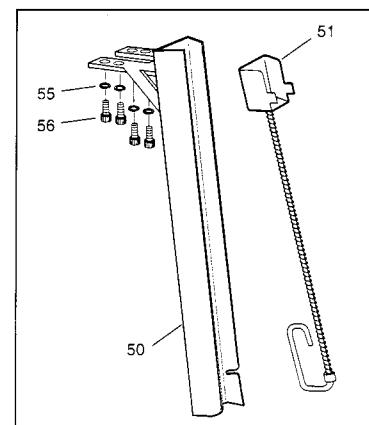

## TR-313 (standard magazine) PARTS LIST

Item	Description	Part No.	Item	Description	Part No.
1	Set Screw	SC25	31	Roll Pin (2)	TR105020
2	Jam Nut	SC15	32	Clevis	TR309032F
3	Lock Washer	SC28	33	Left Arm Link	TR309033F
4	Air Deflector	BO1426	34	Right Arm Link	TR309034F
5	Rear Valve Seat	BO3043	35	Carriage Bearing	TR309035
6	"O" Ring	SC09	36	Slide	TR309036F
7	Throttle Spring	BO1419	37	Lock Washer (5)	SC32
8	Spring Locator	BO1420	38	Spacer (2)	TR309038F
9	Throttle Valve Screw (2)	SC21	39	Socket Head Cap Screw (4)	SC39
10	Valve Screw Washer (2)	BO1455	40	Left Jaw	TR309040F
11	"O" Ring Support (2)	BO1421	41	Right Jaw	TR309041F
12	"O" Ring (5)	SC08	42	Carriage Assembly (includes 35)	TR417042F
13	"O" Ring Center Support (2)	BO1422	43	Roll Pin (2)	TR105026
14	Throttle Valve Spacer	BO3044	44	Teeth (straight)	TR105025F
15	Housing (Assembly) (includes 21, 22, 53, 54)	TR313015AF	44C	Teeth (curved)	TR105025CF
16	Front Valve Seat	BO3042	45	Piston Rod	TR309045
17	Throttle Stem	BO1425F	46	Stop Pin	SC40
18	Inlet Bushing Assembly	BO1473F	47	Trigger Guard Bracket	TR309047F
19	Trigger Guard	BO1435F	48	Roll Pin (3)	SC05
20	Button Head Screw	SC18	49	Trigger	AO2073F
21	Liner	BO1413	50	Magazine Assembly	TR417051F
22	Set Screw	SC23	51	Pusher Assembly	TR105027F
23	Piston "O" Ring	SC10	53	Throttle Valve Bushing	BO1417
24	Nut	SC13	54	Compression Spring	TR313056
25	Piston	BO1414F	55	Lock Washer	TL726000
26	Gasket	BO1443	56	Socket Head Cap Screw	TL716206
27	Piston Stop Assembly (includes 12, 28)	TR309027			
28	Piston Rod Bushing	BO1858			
29	Set Screw	TR105015			
30	Roll Pin	SC36			

## TR-315 (long magazine) UNIQUE PARTS LIST

50	Magazine Assembly	TR419051F
51	Pusher Assembly	TR107027F

TR315 (Extended Magazine)