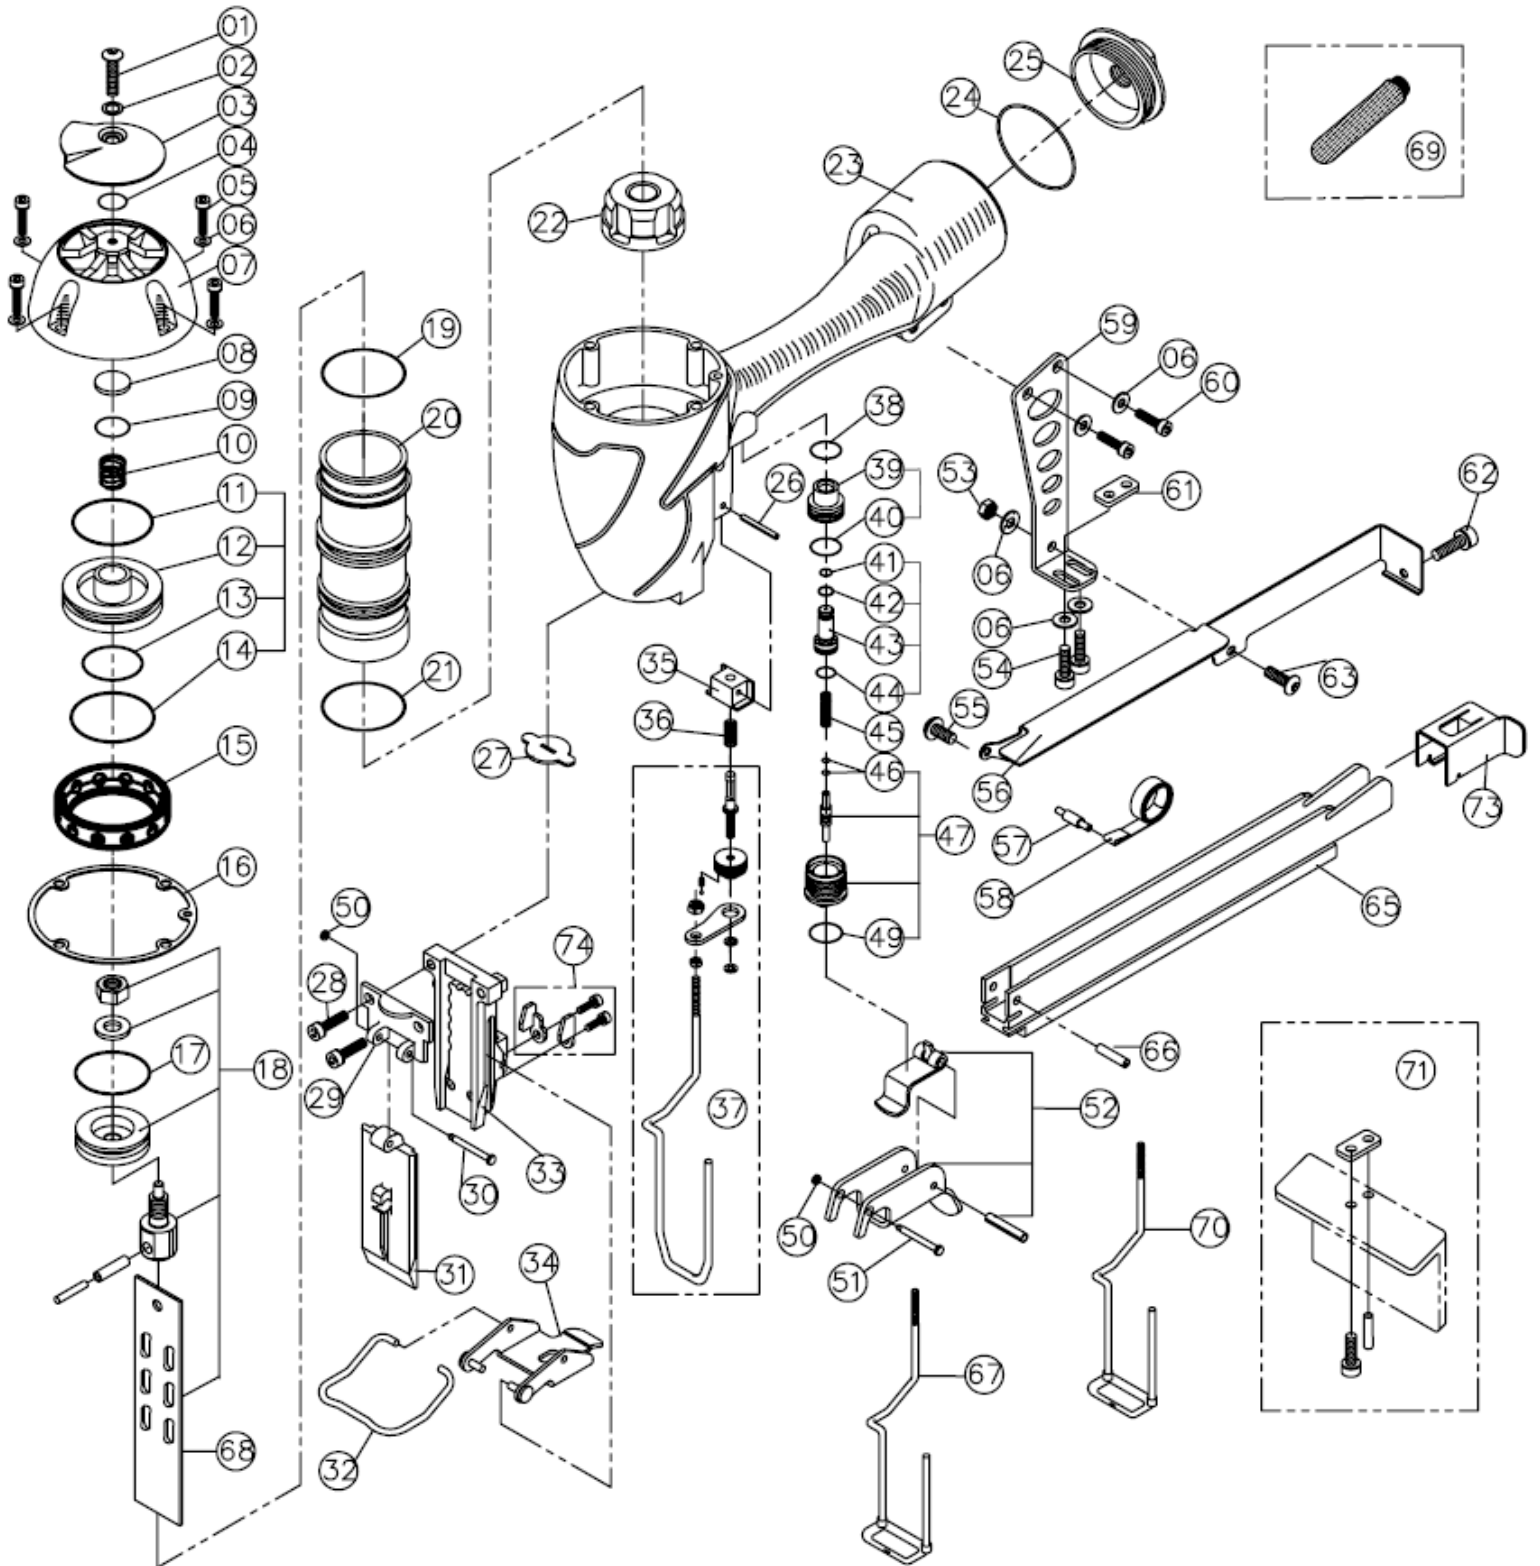

MODEL XS1640

SPOTNAILS

SPOTNAILS MODEL XS1640

Ref No.	Part No.	Description	
01	P-24370	Screw	
02	P-96118	Bushing	
03	P-70041	Exhaust Deflector	
04	P-64377	O-Ring	
05	P-24300	Cap Screw	
06	P-32211	Flat Washer	
07	P-60172	Cap	
08	P-15187	Exhaust Seal	
◆	09	P-64378	O-Ring
◆	10	P-18327	Poppet Spring
◆	11	P-64028	Poppet O-Ring
◆	12	P-63037	Poppet
◆	13	P-64379	Piston Stop O-Ring
◆	14	P-64380	Cylinder Seal O-Ring
◆	15	P-03079	Guide Spacer
◆	16	P-62070	Gasket
◆	17	P-64228	Piston O-Ring
◆	18	AS-06039	Piston & Driver Assembly
◆	19	P-64330	Cylinder O-Ring
◆	20	P-05096	Cylinder
◆	21	P-64419	O-Ring
◆	22	P-15197	Bumper
◆	23	P-01263	Body
◆	24	P-64312	O-Ring
◆	25	P-60156	End Cap
◆	26	P-07262	Pin
◆	27	P-15198	Return Seal
◆	28	P-24358	Screw
◆	29	P-10285	Stationary Front Plate
◆	30	P-07357	Step Pin
◆	31	P-10287	Removable Front Plate
◆	32	P-18333	Latch Spring
◆	33	P-08466	Wear Plate
◆	34	P-04062	Quick Clear Latch
◆	35	P-53165	Safety Guide
◆	36	P-18328	Spring

Ref No.	Part No.	Description	
37	AS-53045	Safety Assembly	
38	P-64332	Valve Housing O-Ring	
39	P-22144	Trigger Valve Cap	
40	P-64333	O-Ring	
41	P-64334	O-Ring	
42	P-64335	O-Ring	
43	P-22145	Pilot Valve	
44	P-64336	O-Ring	
45	P-18227	Spring	
46	P-64383	Plunger O-Rings	
47	AS-22037	Plunger Assembly	
49	P-64328	O-Ring	
◆	50	P-64240	O-Ring
◆	51	P-07327	Trigger Pin
◆	52	AS-21008	Trigger Assembly
◆	53	P-26126	Nut
◆	54	P-24430	Screw
◆	55	P-24432	Screw
◆	56	P-12417	Magazine Cover
◆	57	P-07335	Negator Spring Pin
◆	58	P-18334	Negator Spring
◆	59	P-13070	Bracket
◆	60	P-24301	Screw
◆	61	P-26159	Nut Plate
◆	62	P-24433	Screw
◆	63	P-24434	Screw
◆	65	P-12410	Magazine
◆	66	P-07334	Pin
◆	67	P-53167	Lathing Safety (Optional)
◆	68	P-06221	Driver Blade
◆	69	P-97454	Filter (Optional)
◆	70	P-53175	Roofing safety (Optional)
◆	71	AS-97296	Shingle Guide Assy. (Optional)
◆	73	P-09211	Pusher
◆	74	AS-99088	Wear Plate Filler

◆ Parts Included In AS-97282 O-Ring And Seal Kit