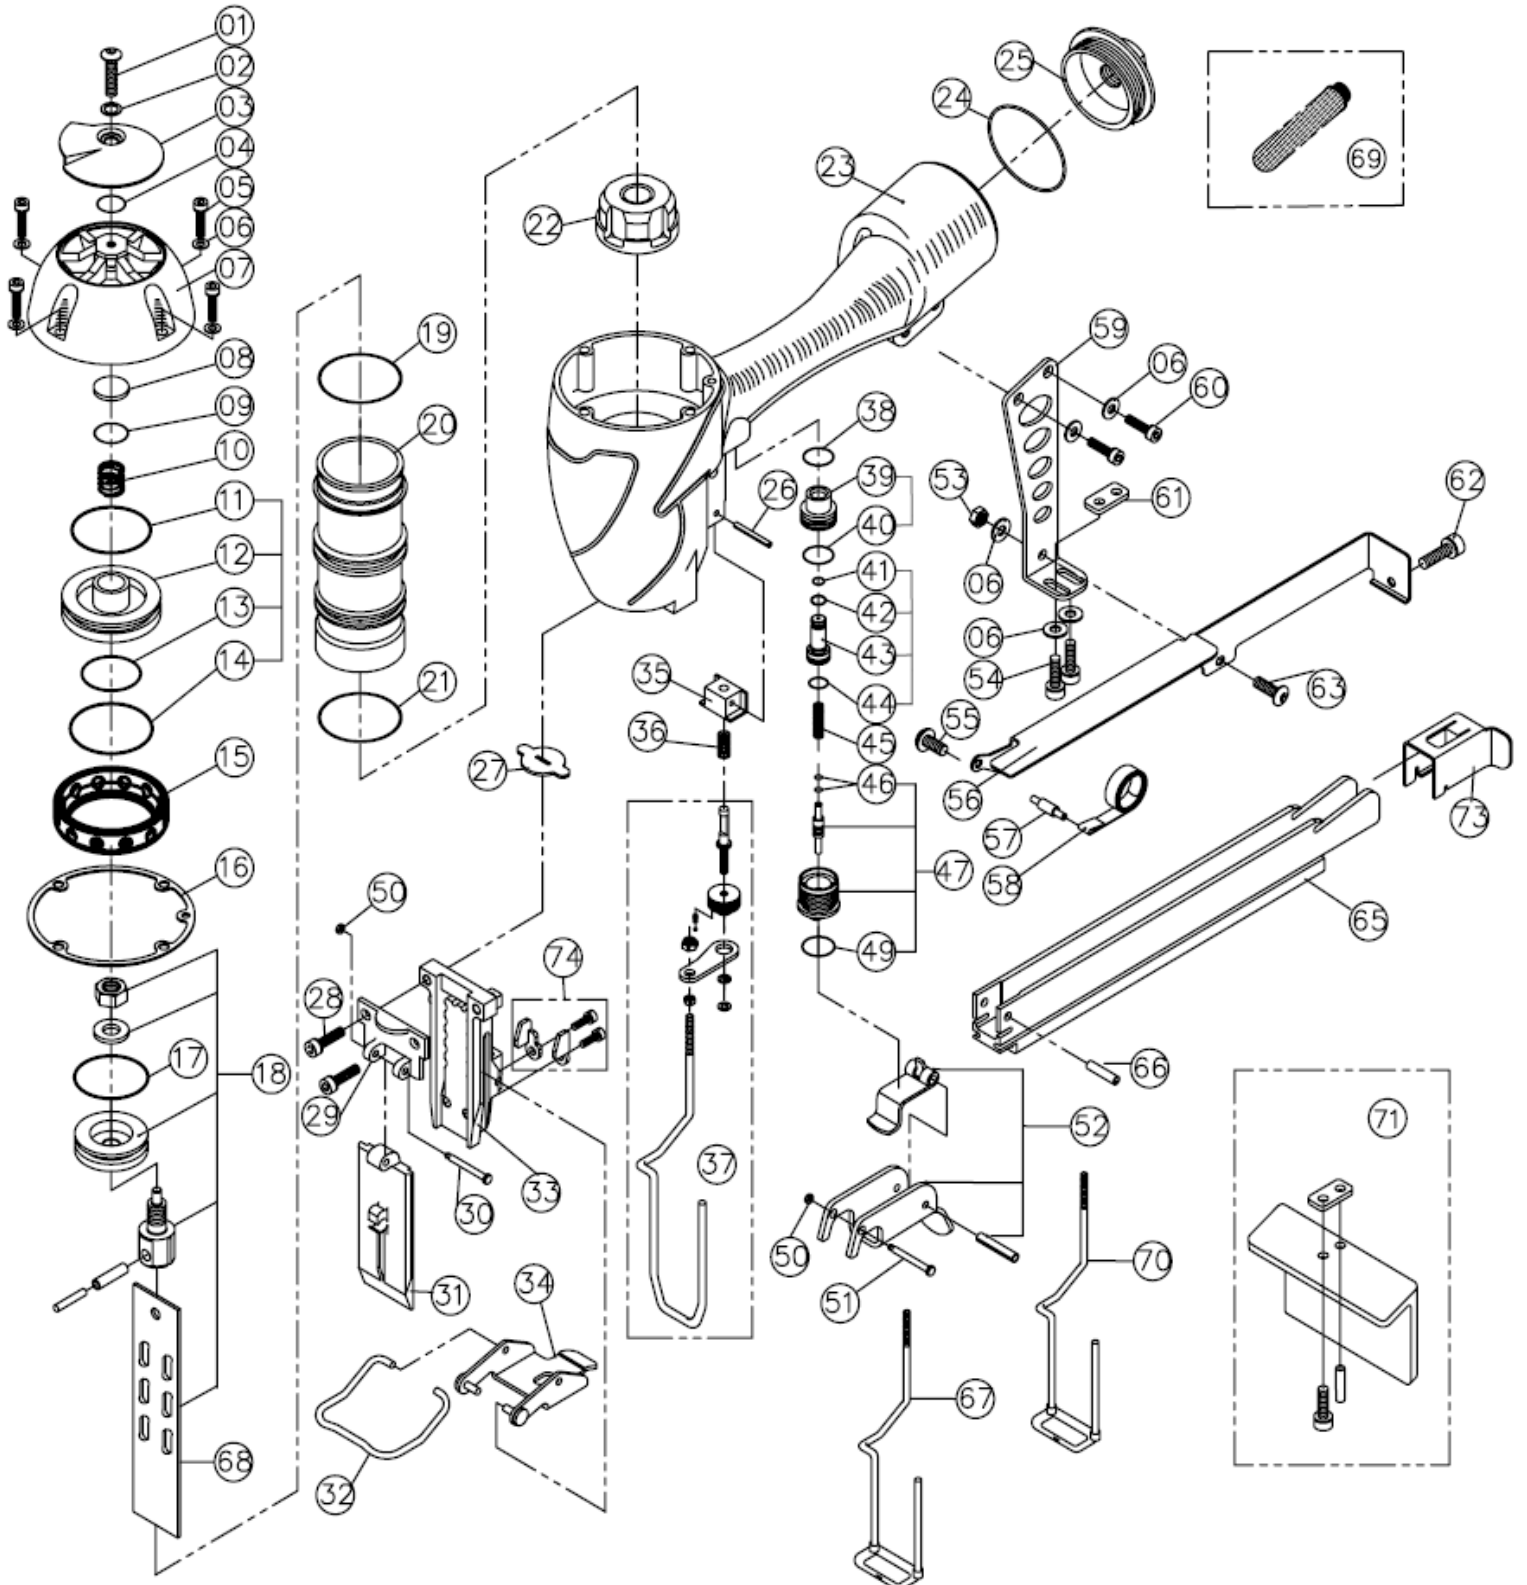

# MODEL XS2640

# SPOTNAILS MODEL XS2640

Ref No.	Part No.	Description	
01	P-24370	Screw	
02	P-96118	Bushing	
03	P-70041	Exhaust Deflector	
04	P-64377	O-Ring	
05	P-24300	Cap Screw	
06	P-32211	Flat Washer	
07	P-60172	Cap	
08	P-15187	Exhaust Seal	
◆	09	P-64378	O-Ring
◆	10	P-18327	Poppet Spring
◆	11	P-64028	Poppet O-Ring
◆	12	P-63037	Poppet
◆	13	P-64379	Piston Stop O-Ring
◆	14	P-64380	Cylinder Seal O-Ring
◆	15	P-03079	Guide Spacer
◆	16	P-62070	Gasket
◆	17	P-64228	Piston O-Ring
◆	18	AS-06043	Piston & Driver Assembly
◆	19	P-64330	Cylinder O-Ring
◆	20	P-05096	Cylinder
◆	21	P-64419	O-Ring
◆	22	P-15197	Bumper
◆	23	P-01263	Body
◆	24	P-64312	O-Ring
◆	25	P-60156	End Cap
◆	26	P-07262	Pin
◆	27	P-15202	Return Seal
◆	28	P-24358	Screw
◆	29	P-10285	Stationary Front Plate
◆	30	P-07357	Step Pin
◆	31	P-10288	Removable Front Plate
◆	32	P-18333	Latch Spring
◆	33	P-08471	Wear Plate
◆	34	P-04062	Quick Clear Latch
◆	35	P-53165	Safety Guide
◆	36	P-18328	Spring

Ref No.	Part No.	Description	
◆	37	AS-53045	Safety Assembly
◆	38	P-64332	Valve Housing O-Ring
◆	39	P-22144	Trigger Valve Cap
◆	40	P-64333	O-Ring
◆	41	P-64334	O-Ring
◆	42	P-64335	O-Ring
◆	43	P-22145	Pilot Valve
◆	44	P-64336	O-Ring
◆	45	P-18227	Spring
◆	46	P-64383	Plunger O-Rings
◆	47	AS-22037	Plunger Assembly
◆	49	P-64328	O-Ring
◆	50	P-64240	O-Ring
◆	51	P-07327	Trigger Pin
◆	52	AS-21008	Trigger Assembly
◆	53	P-26126	Nut
◆	54	P-24430	Screw
◆	55	P-24432	Screw
◆	56	P-12417	Magazine Cover
◆	57	P-07337	Negator Spring Pin
◆	58	P-18334	Negator Spring
◆	59	P-13070	Bracket
◆	60	P-24301	Screw
◆	61	P-26159	Nut Plate
◆	62	P-24433	Screw
◆	63	P-24434	Screw
◆	65	P-12415	Magazine
◆	66	P-07338	Pin
◆	67	P-53167	Lathing Safety (Optional)
◆	68	P-06224	Driver Blade
◆	69	P-97454	Filter (Optional)
◆	70	P-53175	Roofing safety (Optional)
◆	71	AS-97296	Shingle Guide Assy. (Optional)
◆	73	P-09201	Pusher
◆	74	AS-99088	Wear Plate Filler

◆ Parts Included In AS-97287 O-Ring And Seal Kit